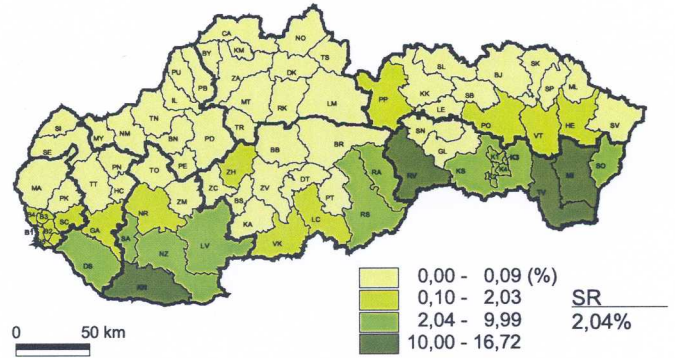

Share of persons reporting the Reformed Christian Church by districts of the Slovak Republic, Census 2001