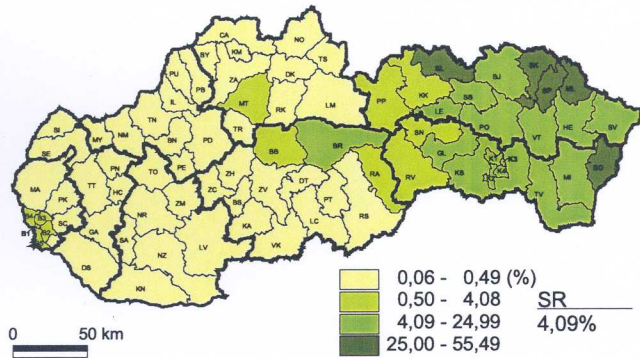

Share of persons reporting the Greek-Catholic Church by districts of the Slovak Republic, Census 2001