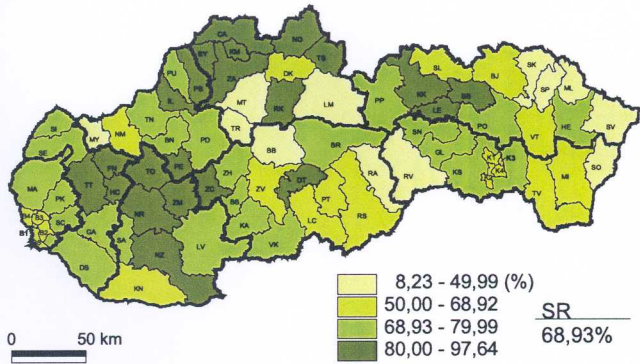

Share of persons reporting the Roman-Catholic Church by districts of the Slovak Republic, Census 2001

Share of persons reporting the Evangelic Church of Augsburg Affiliation by districts of the Slovak Republic, Census 2001