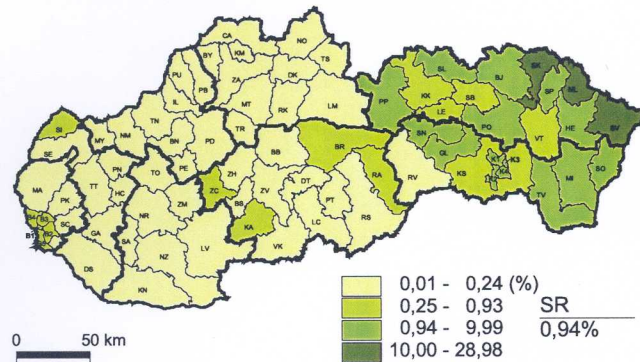

Share of persons reporting the Orthodox Church by districts of the Slovak Republic, Census 2001