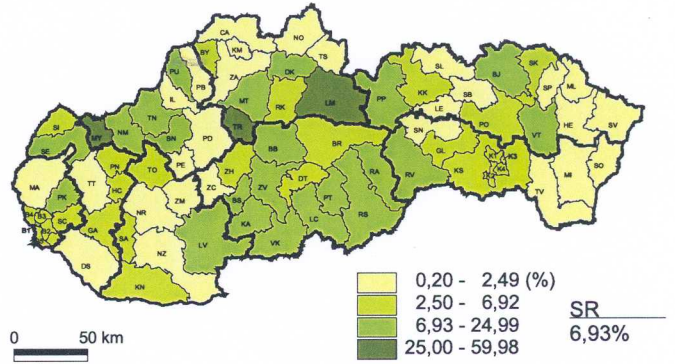

Share of persons reporting the Roman-Catholic Church by districts of the Slovak Republic, Census 2001

Share of persons reporting the Evangelic Church of Augsburg Affiliation by districts of the Slovak Republic, Census 2001