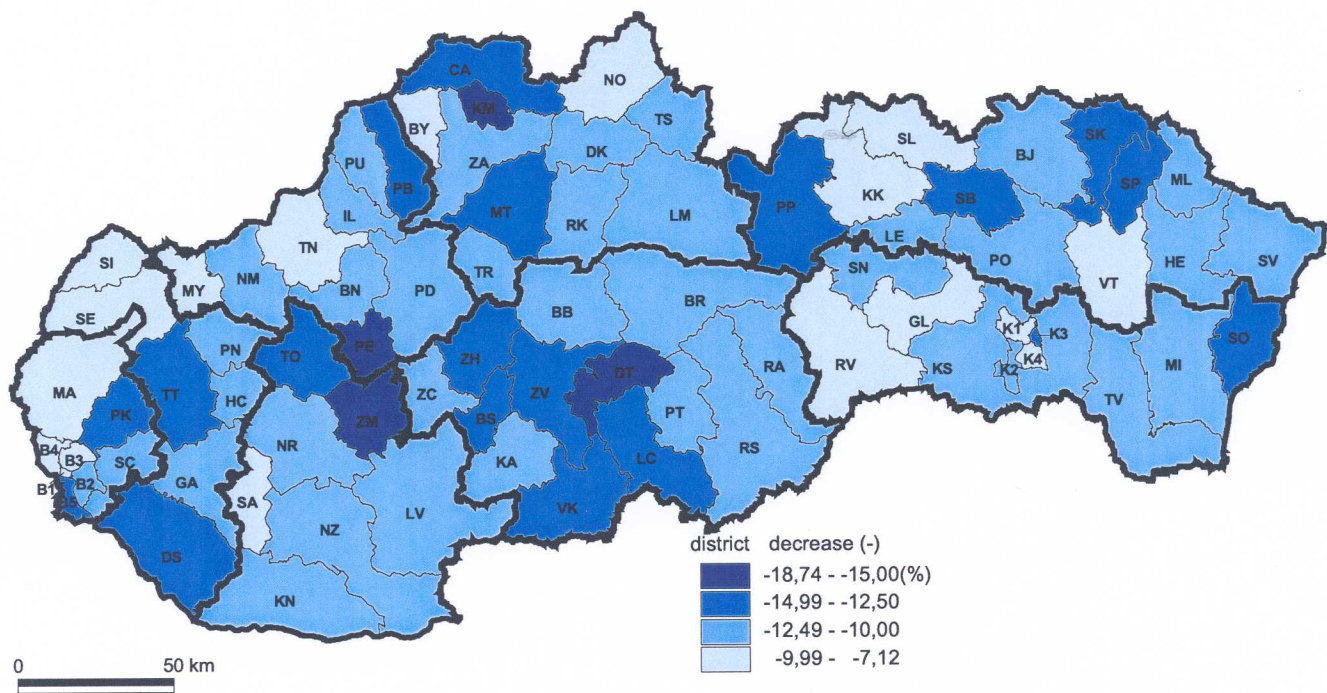

Percent change of married couples on total number of census households from 1991 to 2001 by districts of the Slovak Republic

Percent change of cohabiting couples on total number of census households from 1991 to 2001 by districts of the Slovak Republic