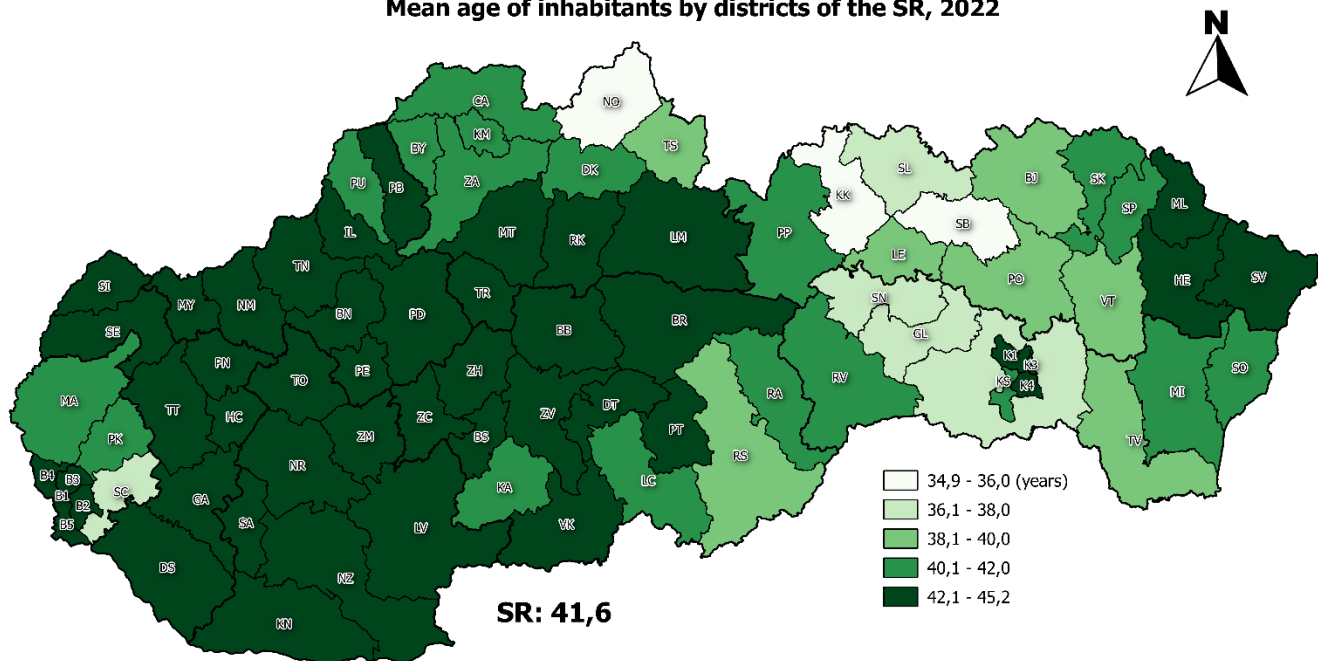

Vekové charakteristiky - Age characteristics

Priemerný vek obyvateľov v okresoch SR, 2022
Mean age of inhabitants by districts of the SR, 2022

Index starnutia* v okresoch SR, 2022
Ageing index* of inhabitants by districts of the SR, 2022

Index ekonomického zaťaženia* v okresoch SR, 2022
Economic dependency ratio* of inhabitants by districts of the SR, 2022

0 50 100 km