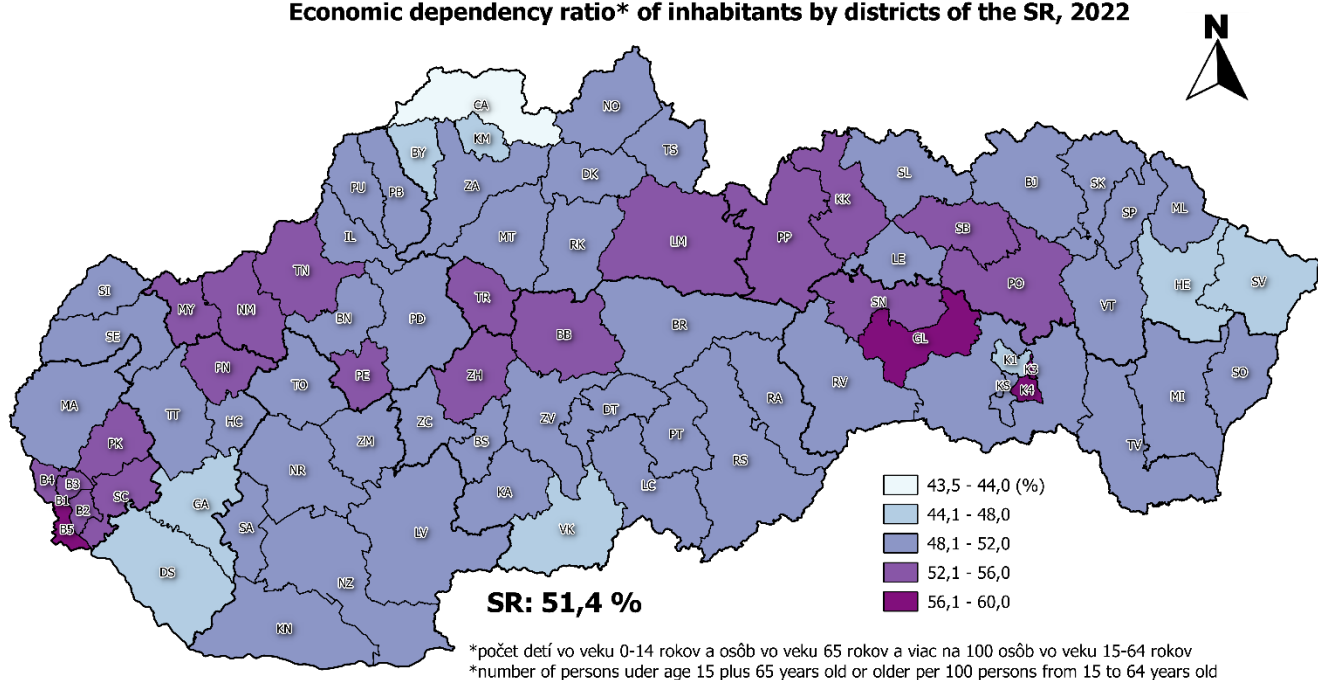

Vekové charakteristiky - Age characteristics

Priemerný vek obyvateľov v okresoch SR, 2022
Mean age of inhabitants by districts of the SR, 2022

Index starnutia* v okresoch SR, 2022
Ageing index* of inhabitants by districts of the SR, 2022

Index ekonomického zaťaženia* v okresoch SR, 2022
Economic dependency ratio* of inhabitants by districts of the SR, 2022

0 50 100 km