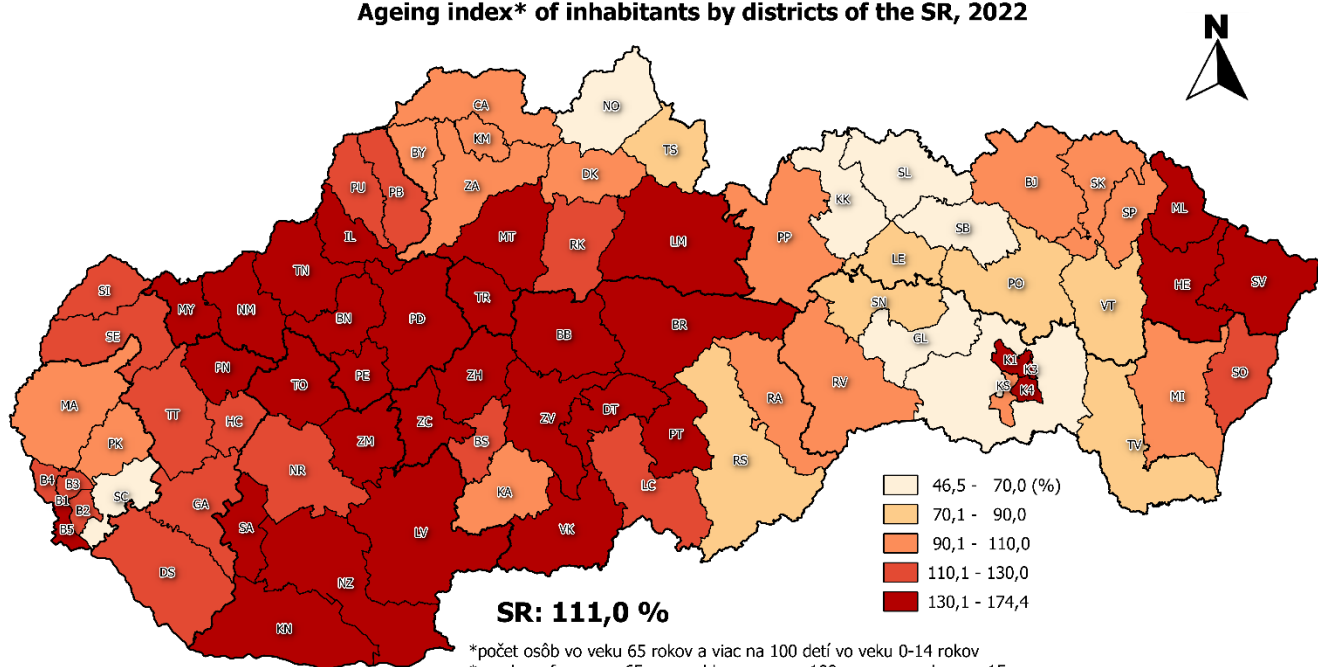

Vekové charakteristiky - Age characteristics

Priemerný vek obyvateľov v okresoch SR, 2022
Mean age of inhabitants by districts of the SR, 2022

Index starnutia* v okresoch SR, 2022
Ageing index* of inhabitants by districts of the SR, 2022

Index ekonomického zaťaženia* v okresoch SR, 2022
Economic dependency ratio* of inhabitants by districts of the SR, 2022

0 50 100 km