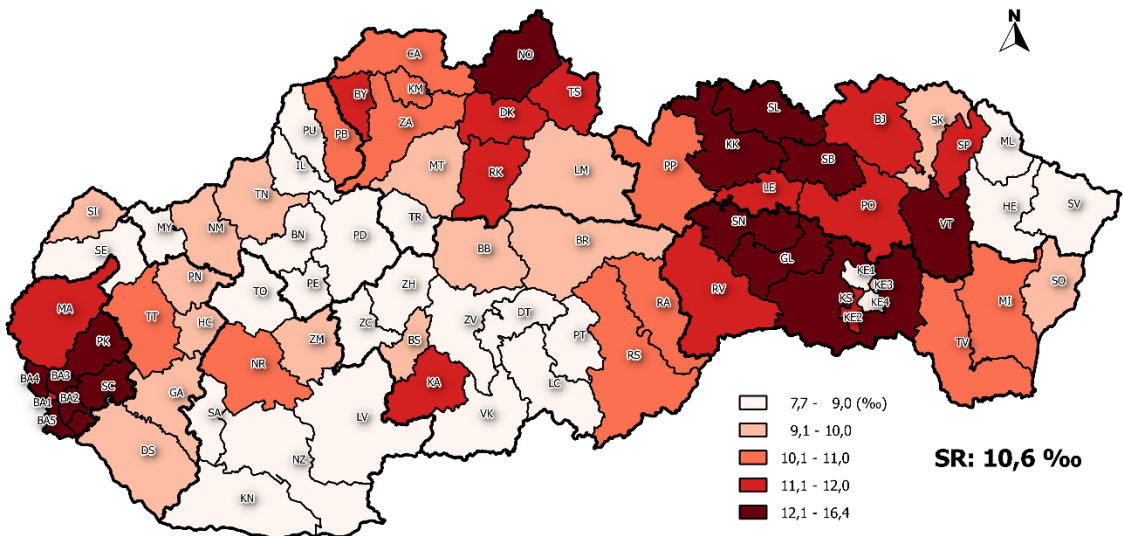

# Plodnosť – Natality

**Hrubá miera živorodenosti v okresoch SR, 2018**  
**Crude live birth rate by districts of the SR, 2018**

**Úhrnná plodnosť\* v okresoch SR, 2018**  
**Total fertility rate\* by districts of the SR, 2018**

**Priemerný vek ženy pri pôrode v okresoch SR, 2018**  
**Mean age of mother at live birth by districts of the SR, 2018**

0 50 100 km