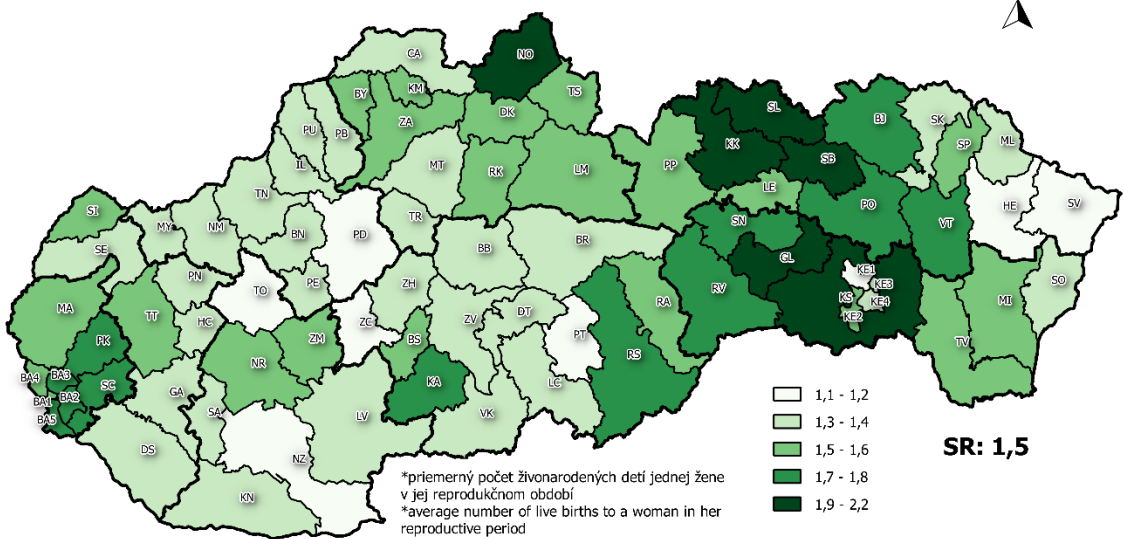

# Plodnosť – Natality

**Hrubá miera živorodenosti v okresoch SR, 2018**  
**Crude live birth rate by districts of the SR, 2018**

**Úhrnná plodnosť\* v okresoch SR, 2018**  
**Total fertility rate\* by districts of the SR, 2018**

**Priemerný vek ženy pri pôrode v okresoch SR, 2018**  
**Mean age of mother at live birth by districts of the SR, 2018**

0 50 100 km