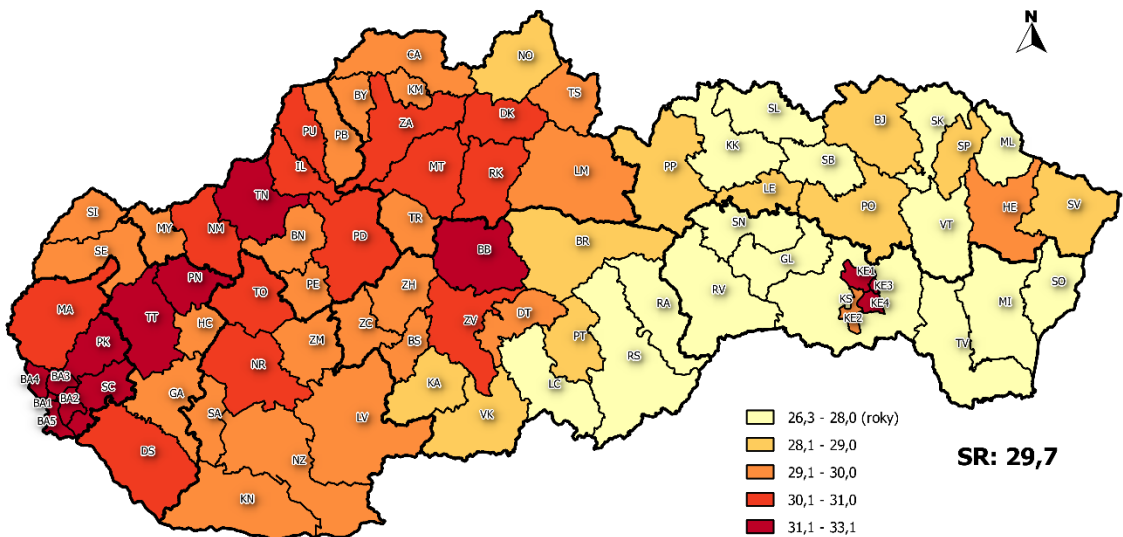

# Plodnosť – Natality

**Hrubá miera živorodenosti v okresoch SR, 2018**  
**Crude live birth rate by districts of the SR, 2018**

**Úhrnná plodnosť\* v okresoch SR, 2018**  
**Total fertility rate\* by districts of the SR, 2018**

**Priemerný vek ženy pri pôrode v okresoch SR, 2018**  
**Mean age of mother at live birth by districts of the SR, 2018**

0 50 100 km